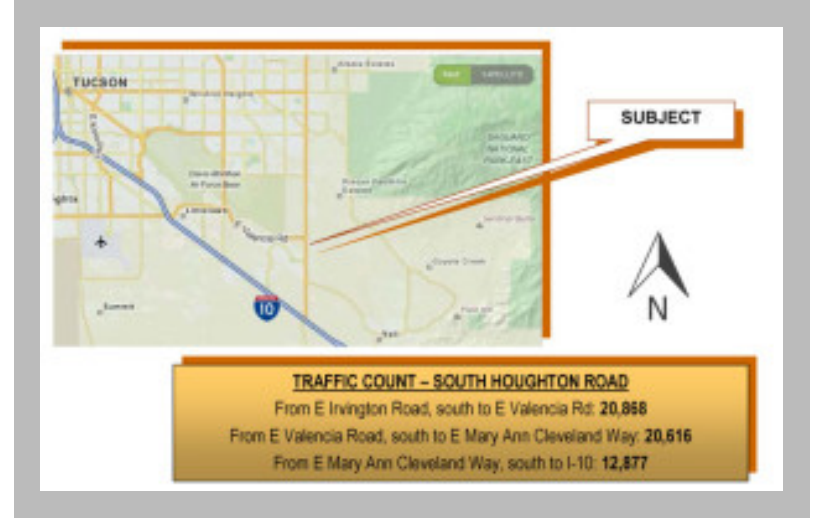

Rincon Plaza

Rincon Plaza is located on the east side of South Houghton Rd one block south of East Valencia Rd

Details

Address: 7545 South Houghton Road,
Tucson, Arizona
Phone Number: 520-546-9003
Building Square Footage: 1,000-3,000
Stories: 1
Lease Rate: Starting at \$18.00 NNN per SF
per year

Description

Rincon Plaza

Retail Center, Houghton Road 1 Block South
of Valencia

Join Chuy's & Jerry Bob's Restaurants,
BrakeMax, Snap Fitness and others at the
Rincon Plaza retail center. Currently, there
are up to 3,050 square feet of retail / office

space available for lease. Located on the southeast corner of Houghton and Meadow Willow Trail (1 block south of Valencia), Rincon Plaza offers excellent visibility from Houghton Road and great accessibility making it a prime location for any user that requires high traffic frontage.

Location