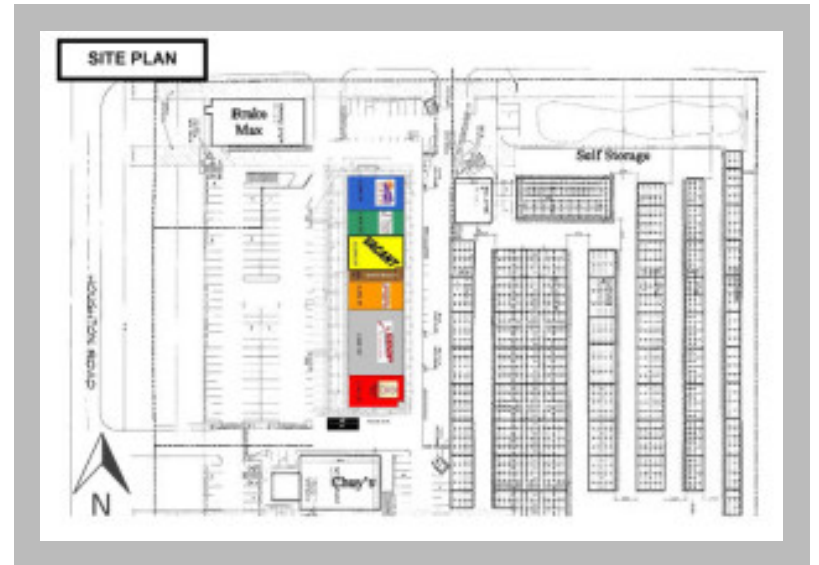

Rincon Plaza

Rincon Plaza is located on the east side of South Houghton Rd one block south of East Valencia Rd

Details

Address: 7545 South Houghton Road,
Tucson, Arizona
Phone Number: 520-546-9003
Building Square Footage: 1,000-3,000
Stories: 1
Lease Rate: Starting at \$18.00 NNN per SF
per year

Description

Rincon Plaza

Retail Center, Houghton Road 1 Block South
of Valencia

Join Chuy's & Jerry Bob's Restaurants,
BrakeMax, Snap Fitness and others at the
Rincon Plaza retail center. Currently, there
are up to 3,050 square feet of retail / office

space available for lease. Located on the southeast corner of Houghton and Meadow Willow Trail (1 block south of Valencia), Rincon Plaza offers excellent visibility from Houghton Road and great accessibility making it a prime location for any user that requires high traffic frontage.

Location